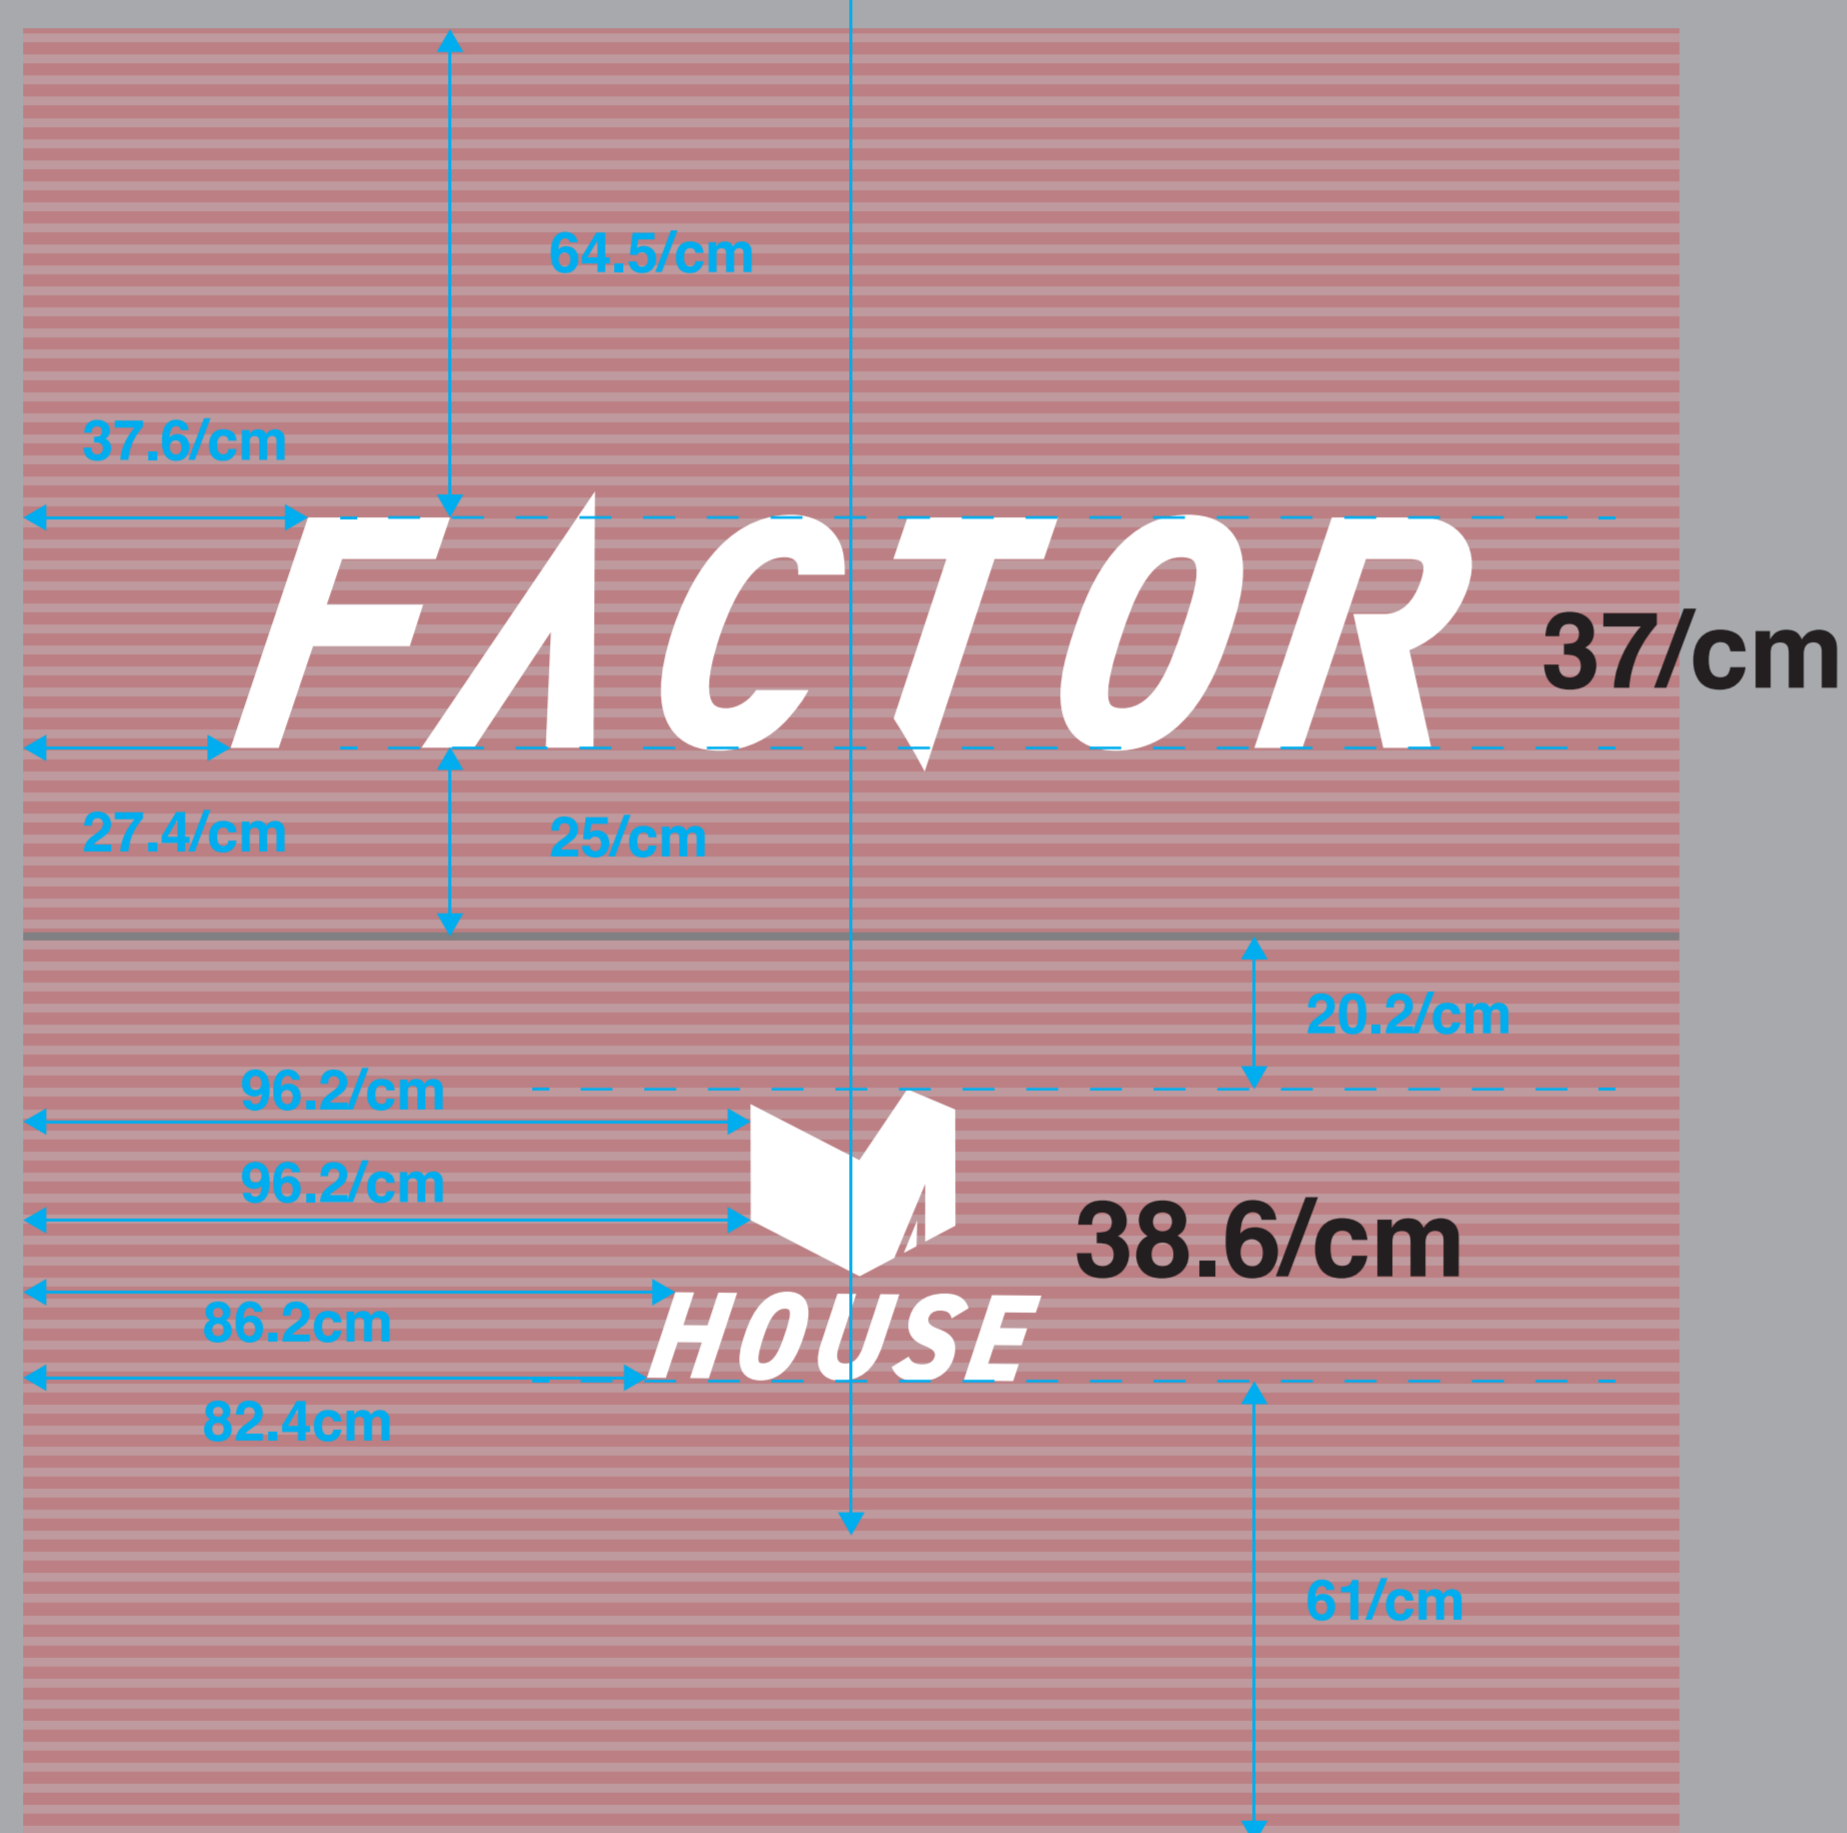

logo置中

164/cm
FACTOR 37/cm

52/cm
HOUSE 38.6/cm