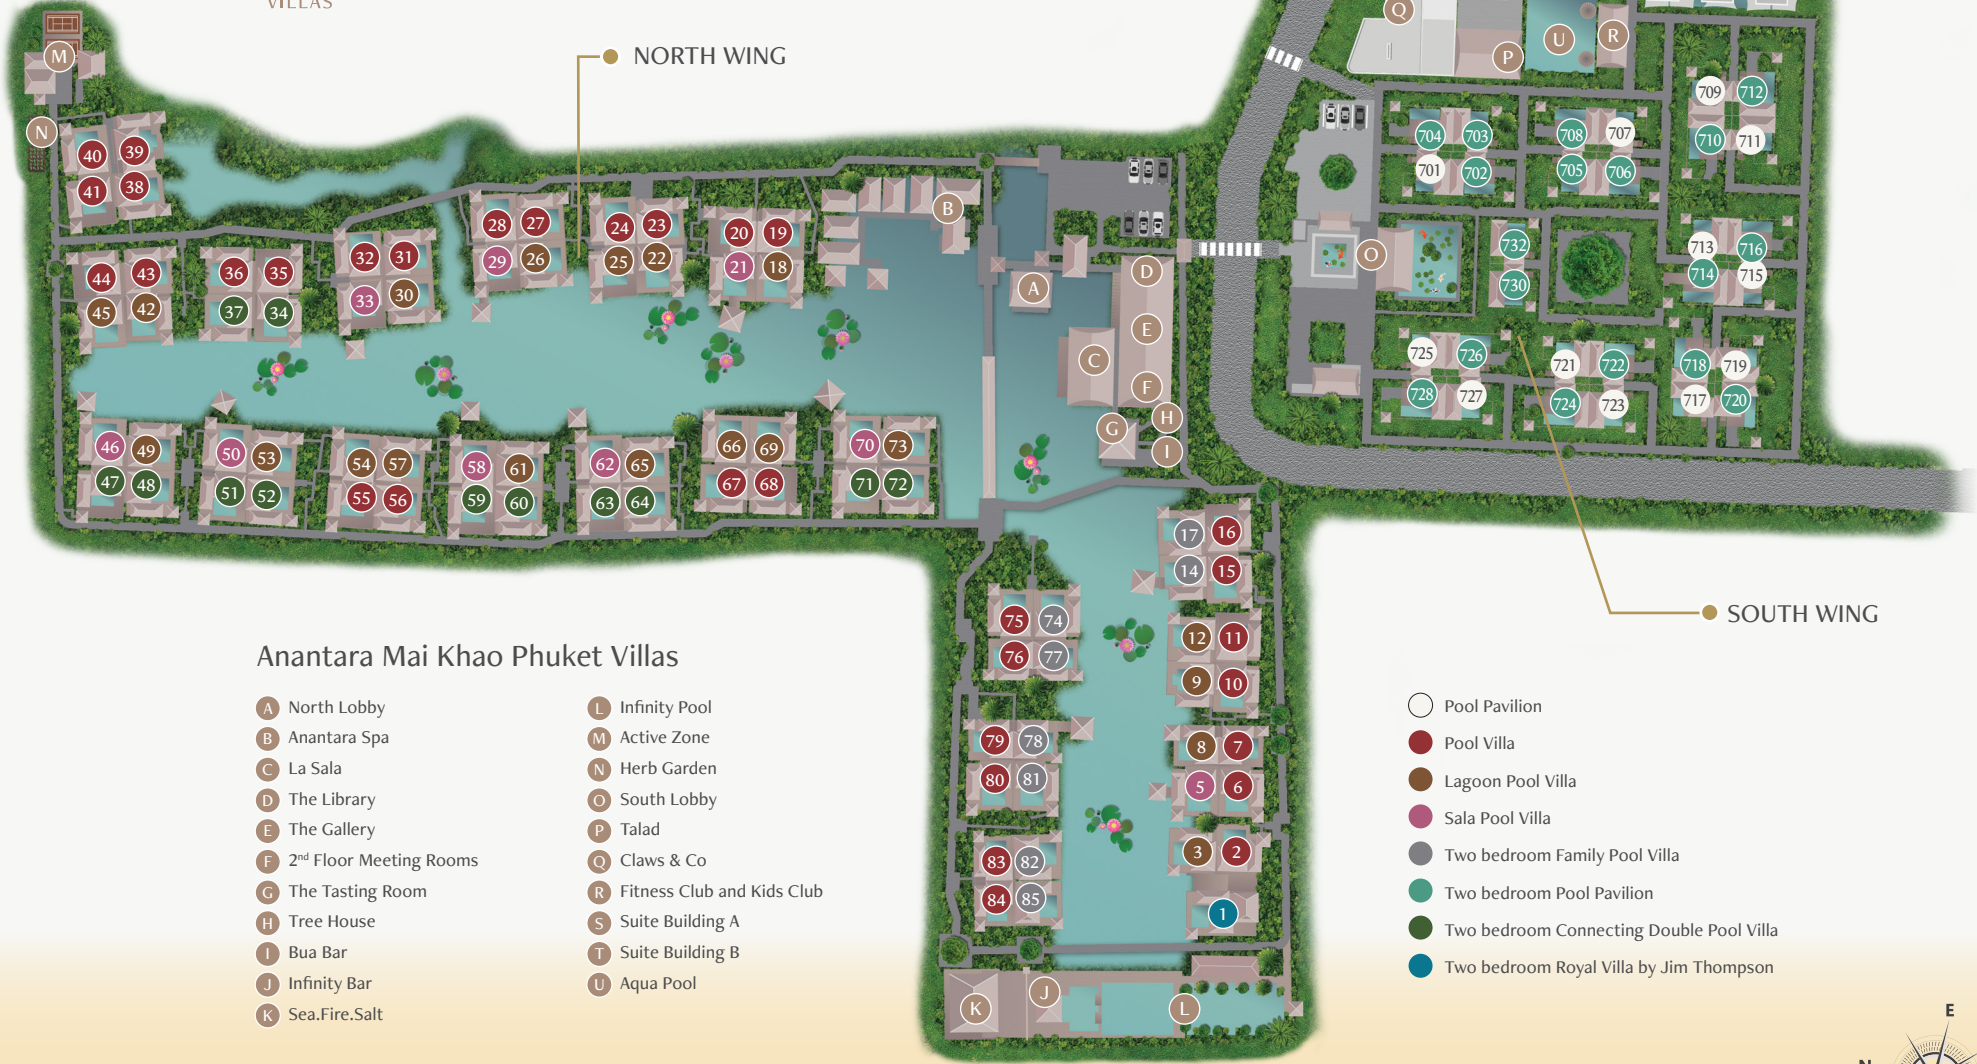

ANANTARA
MAI KHAO PHUKET
VILLAS

● NORTH WING

● SOUTH WING

Anantara Mai Khao Phuket Villas

- | | |
|---|--------------------------------|
| ● A North Lobby | ● L Infinity Pool |
| ● B Anantara Spa | ● M Active Zone |
| ● C La Sala | ● N Herb Garden |
| ● D The Library | ● O South Lobby |
| ● E The Gallery | ● P Talad |
| ● F 2 nd Floor Meeting Rooms | ● Q Claws & Co |
| ● G The Tasting Room | ● R Fitness Club and Kids Club |
| ● H Tree House | ● S Suite Building A |
| ● I Bua Bar | ● T Suite Building B |
| ● J Infinity Bar | ● U Aqua Pool |
| ● K Sea.Fire.Salt | |

- Pool Pavilion
- Pool Villa
- Lagoon Pool Villa
- Sala Pool Villa
- Two bedroom Family Pool Villa
- Two bedroom Pool Pavilion
- Two bedroom Connecting Double Pool Villa
- Two bedroom Royal Villa by Jim Thompson

MAI KHAO BEACH