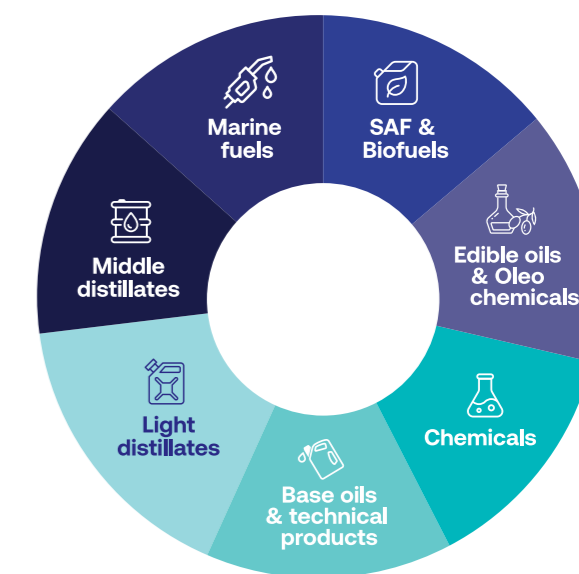

Chane terminals today

A strategic network across Europe.

21 terminals | **6** countries | **5.6 million** CBM storage capacity

Storage & handling

Secure, efficient storage for a wide range of liquid bulk products.

Processing & refining

Custom processing solutions to meet client-specific demands.

Multi-modality logistics

Integrated services supporting smooth and reliable supply chains.

Safety: Our first priority

For our customers, our colleagues and our neighbors and communities. We prioritize safety in every operation, backed by high standards, strict protocols, and ongoing team training.

Media contact

- 🌐 www.chane.eu
- ✉ communications@chane.eu
- ☎ +31 75 681 28 12