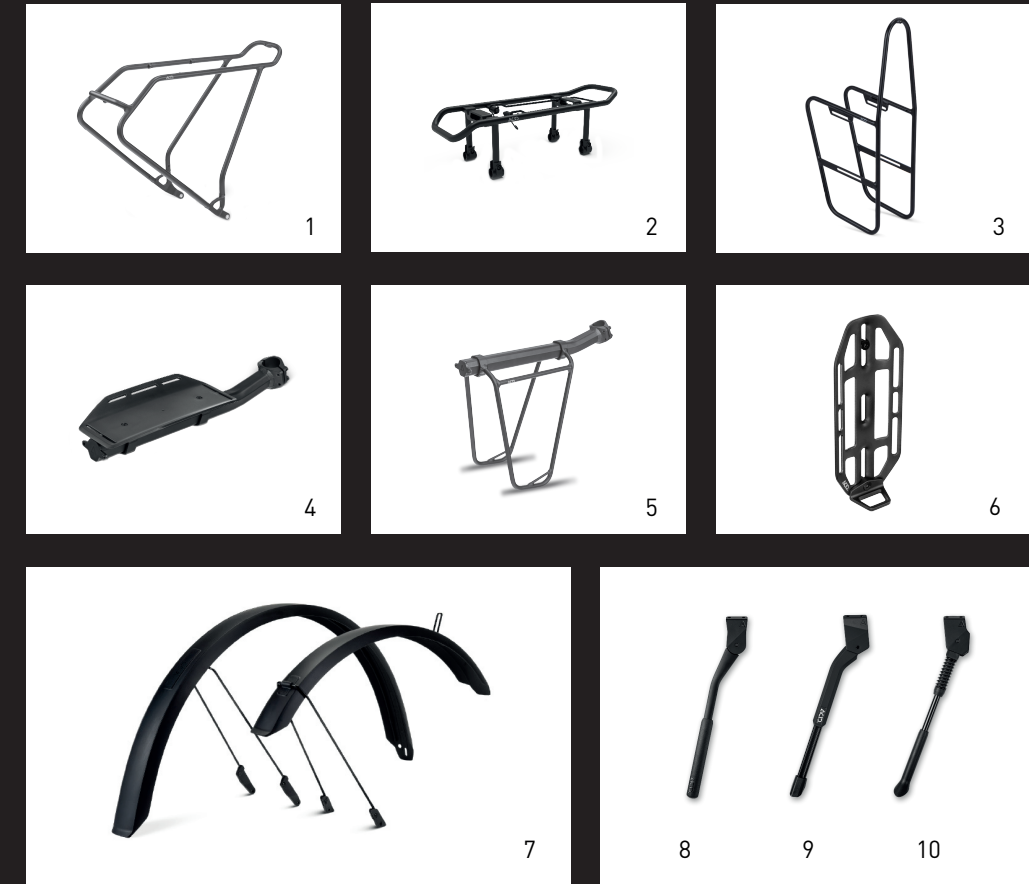

NUROAD HYBRID INTEGRATION PARTS

CARRIERS

- 1 - ACID Carrier SIC RAIL 28" #94806
- 2 - ACID TOP RAIL 100 mm RLink #98317
- 3 - ACID Front Carrier FORK LOWRIDER #93364
- 4 - ACID Seatpost Carrier BEAM Wing #98320
- 5 - ACID Seatpost Carrier BEAM Side Rail #98319
- 6 - ACID Front Carrier FORK CAGE #93995

MUDGUARD SET

- 7 - ACID Mudguard Set Nuroad Hybrid 60 28" #93998

KICKSTANDS

- 8 - ACID Kickstand FM PURE #93468
- 9 - ACID Kickstand FM #93470
- 10 - ACID Kickstand FM PRO #93469

NUROAD HYBRID LIGHT OPTIONS