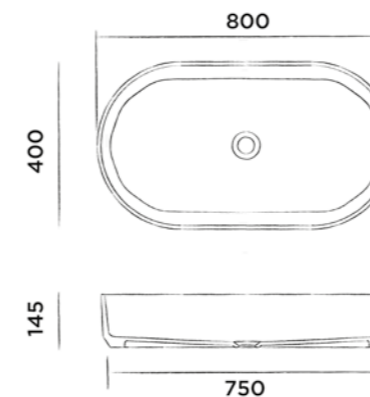

JEE-O bloom basin oval

Top mounted basin made of DADOquartz
- opbouwastafel van DADOquartz
- vasque à poser DADOquartz
- DADOquartz Aufsatzwaschtisch

Order code:
Bestelcode - Code de commande - Bestellnummer

SWMBAS84 € 1.025,-
● White DADOquartz