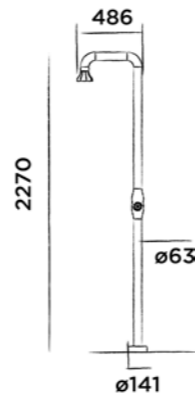

Order code:
Bestelcode - Code de commande - Bestellnummer

600-6106 € 2.500,-
● PVD coated gun metal stainless steel
● Gun metal PVD coated RVS - Acier inoxydable gun metal PVD coated
● Edelstahl PVD coated gun metal