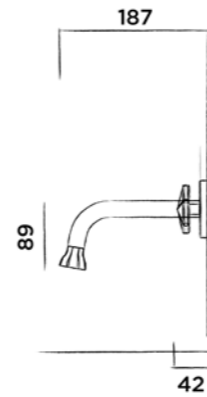

Order code:
Bestelcode - Code de commande - Bestellnummer

600-6106 € 2.500,-
● PVD coated gun metal stainless steel
● Gun metal PVD coated RVS - Acier inoxydable gun metal PVD coated
● Edelstahl PVD coated gun metal