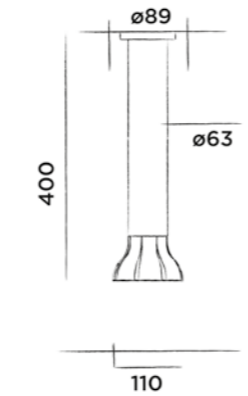

JEE-O bloom ceiling shower

Ceiling mounted shower
- plafond douchekep
- uniq. fixation au plafond
- Deckenbrause

Order code:
Bestelcode - Code de commande - Bestellnummer

600-6806 € 740,-
● PVD coated gun metal stainless steel
● Gun metal PVD coated RVS - Acier inoxydable gun metal PVD coated
● Edelstahl PVD coated gun metal