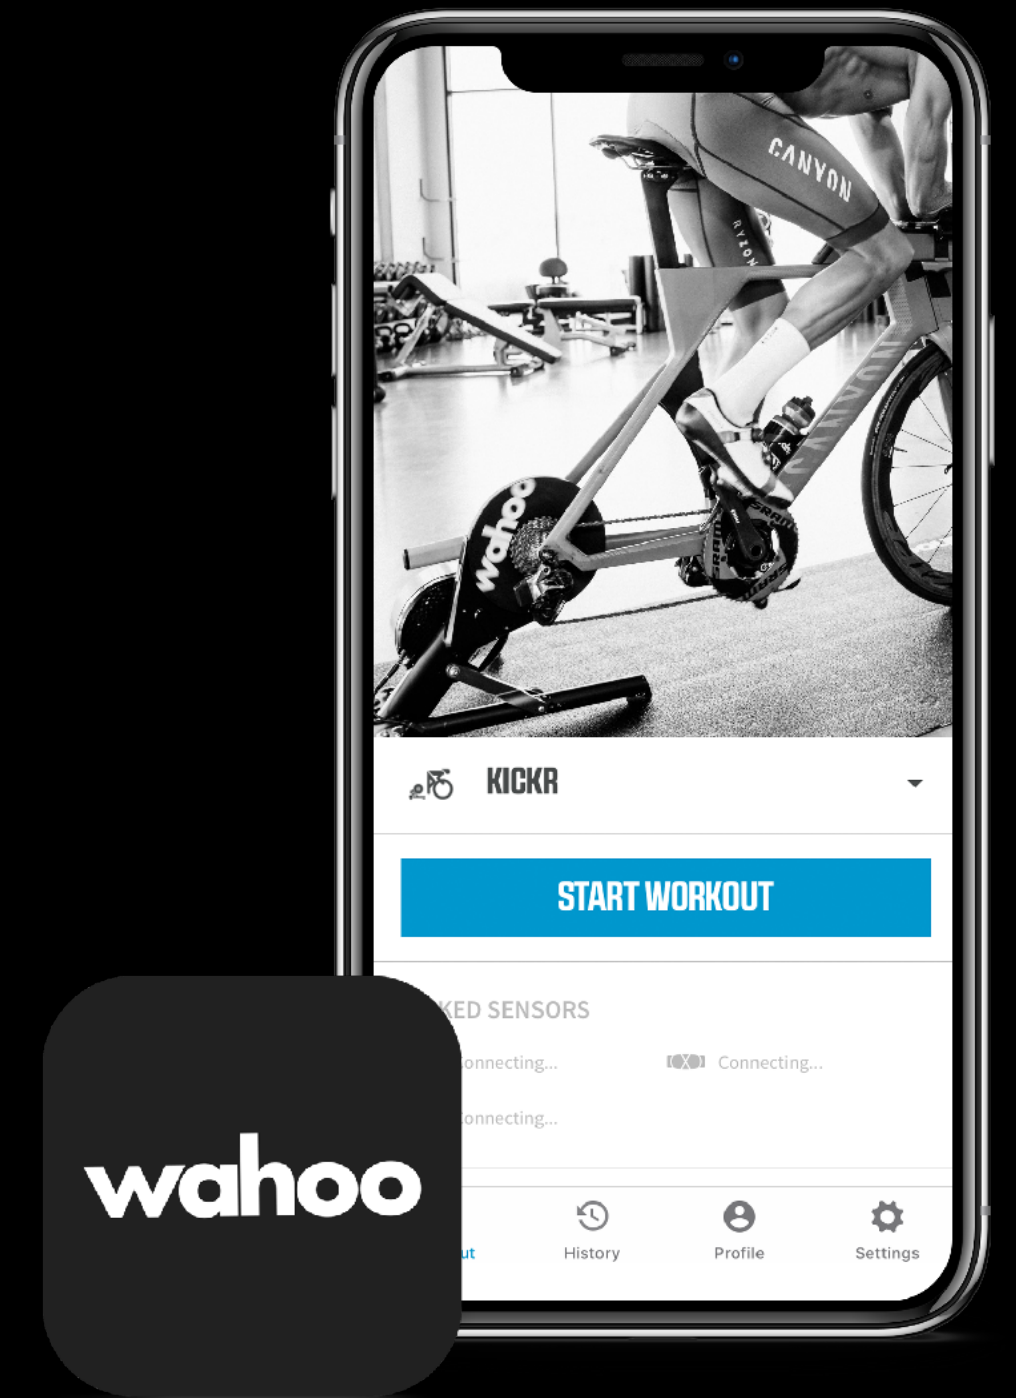

wahoo

WELCOME WAHOOLIGANS!

THE
REVOLUTION
ROLLS ON

THE ELEMNT RIDES ROLL ON

18MM

WORKOUTS LOGGED

450MM

MILES LOGGED

THE KICKR REFINEMENTS ROLL ON

INTEGRATED CADENCE

POWERFUL
CONNECTIVITY

NEW WAHOO APP

THE RIDERS ROLL ON

TEAM INEOS

Team Champion, 2019 Tour De Franc Egan Bernal,
2019 Tour De France Champion Geraint Thomas, 2nd Overall