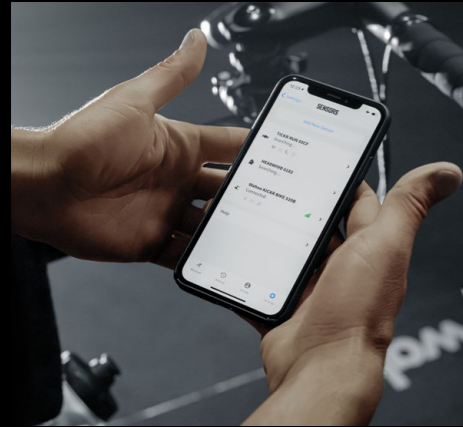

KICKR BIKE's linear actuator quickly raises and lowers the bike to match ascents of up to 20% and descents of -15%.

PRECISION & PERFORMANCE

KICKR BIKE's large flywheel and internal motor brake use proven algorithms that offer an unrivaled combination of accuracy, responsiveness and realism.

REALITY SHIFT

Programmable virtual shifting allows KICKR BIKE to match the gear ratios and functionality of group sets from leading manufacturers like SRAM, Shimano and Campagnolo today and in the future.

CONTROL AT YOUR FINGERTIPS

KICKR BIKE shifter controls let you easily toggle through different gears and manually control grade changes.

VIRTUAL GROUPSET

Match the gearing from leading manufacturers with KICKR BIKE's programmable virtual group set. Get the most out of your training by selecting exact gear ratios, including the number of speeds and even cassette tooth count.

MORE POWER TO YOU

The digital LED display on KICKR BIKE, clearly communicates both gearing and grade to let you maximize power and efficiency during every stage of every ride.

SET UP MADE EASY

Our simple and intuitive Wahoo Fitness App, offers guided instructions on how to match your KICKR BIKE's fit to your outdoor bike's exact geometry.