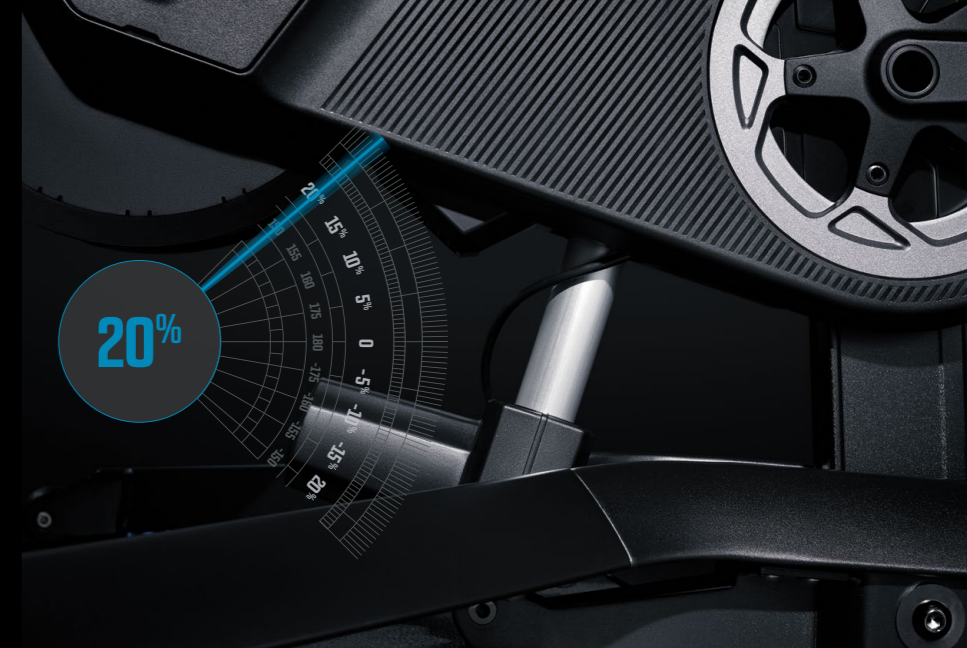

VIRTUALLY SILENT

The balanced, belt-driven motor on KICKR BIKE combines years of engineering knowledge to create a virtually silent riding experience.

DURABILITY

KICKR BIKE is built from the same robust materials and standards as our trainers. So whether you spin, crank or mash, ride in the saddle or out, its solid stance and steel construction will stay in place and withstand anything you can dish out.

KICKR BIKE's linear actuator quickly raises and lowers the bike to match ascents of up to 20% and descents of -15%.

PRECISION & PERFORMANCE

KICKR BIKE's large flywheel and internal motor brake use proven algorithms that offer an unrivaled combination of accuracy, responsiveness and realism.