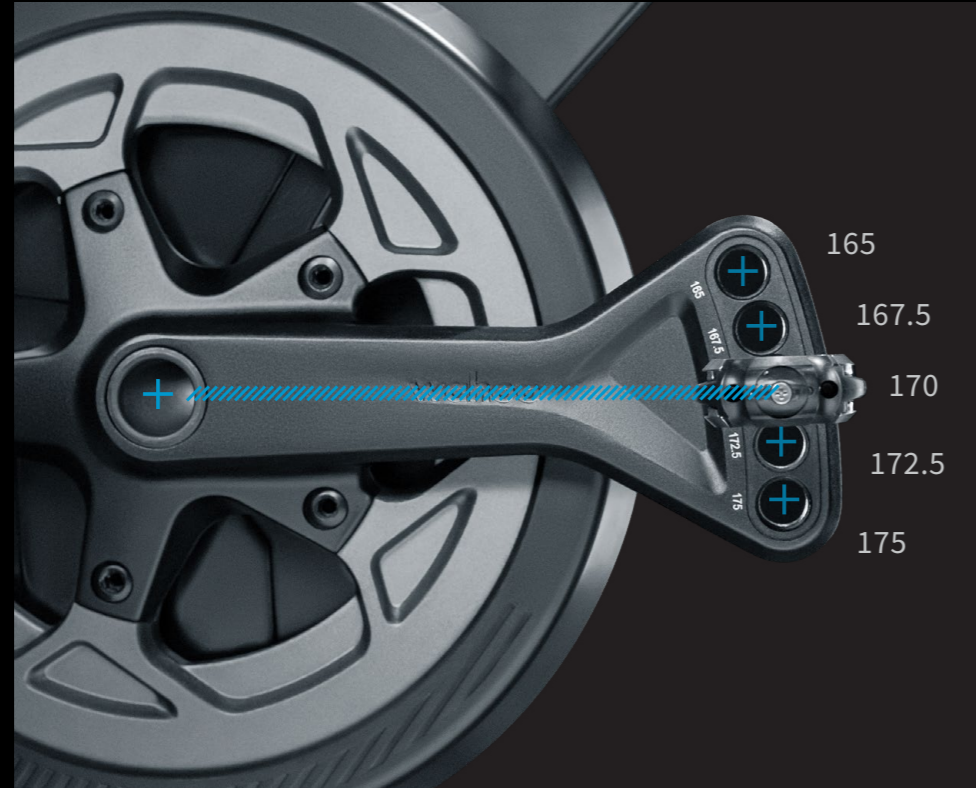

KICKR BIKE's linear actuator quickly raises and lowers the bike to match ascents of up to 20% and descents of -15%.

PRECISION & PERFORMANCE

KICKR BIKE's large flywheel and internal motor brake use proven algorithms that offer an unrivaled combination of accuracy, responsiveness and realism.

MORE POWER TO YOU

The digital LED display on KICKR BIKE, clearly communicates both gearing and grade to let you maximize power and efficiency during every stage of every ride.

SET UP MADE EASY

Our simple and intuitive Wahoo Fitness App, offers guided instructions on how to match your KICKR BIKE's fit to your outdoor bike's exact geometry.