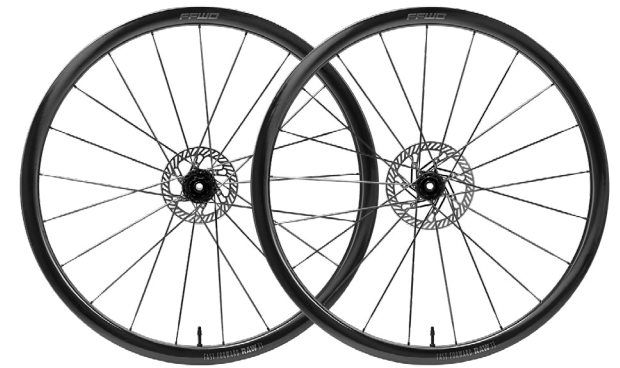

RIM HEIGHT mm	55
RIM WIDTH INTERNAL mm	21
TIRE RANGE mm	23-42
TUBELESS READY	

HUB OPTION	FFWD CeramicSpeed
WEIGHT gr	1460
PRICE euro	2499

FINISH OPTION	GLOSS / MATT
---------------	--------------

RAW44

The RAW 44 delivers performance exactly where and when it is needed. Regardless of the road you ride on. Featherweight for uphill rides, aerodynamic to cut through the wind and super stiff for your best sprint effort.

RIM HEIGHT mm	44
RIM WIDTH INTERNAL mm	21
TIRE RANGE mm	23-42
TUBELESS READY	

HUB OPTION	FFWD CeramicSpeed
WEIGHT gr	1395
PRICE euro	2499

FINISH OPTION	GLOSS / MATT
---------------	--------------

RAW33

No doubt the RAW 33 will make you perform like the king of the mountains. Every detail is driven to ride faster, easier and more efficient. Especially when it goes uphill.

RIM HEIGHT mm	33
RIM WIDTH INTERNAL mm	21
TIRE RANGE mm	23-42
TUBELESS READY	

HUB OPTION	FFWD CeramicSpeed
WEIGHT gr	1350
PRICE euro	2499

FINISH OPTION	GLOSS / MATT
---------------	--------------

ALL ROUND ROAD

RYOT55

Buckle up! Get Confident to Go Fast with these aero and stiff set. Not only kills by its performance but by the looks as well!

RIM HEIGHT mm	55
RIM WIDTH INTERNAL mm	21
TIRE RANGE mm	23-42
TUBELESS READY	