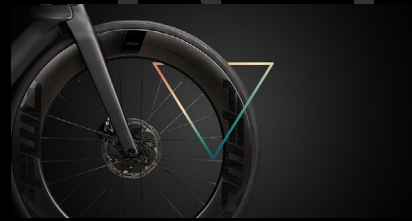

FFWD

MADE IN HOLLAND

FFWD

FFWD PRODUCT OVERVIEW 2024

MODELS BY CATEGORY AND PRICE (EURO)

		2499	2199	2099	1799 DT240 HUBS	1699	1599	1499 FFWD HUBS	1399	1299	1099	499
ROAD					RYOT77			RYOT77				
		RAW55			RYOT55			RYOT55				
		RAW44			RYOT44			RYOT44				
		RAW33			RYOT33			RYOT33				
					RYOT55 TEAM TECH			RYOT55 TEAM TECH				
ROAD / OFF-ROAD					RYOT44 TEAM TECH			RYOT44 TEAM TECH			TYRO	OUTRIDE
OFF-ROAD					DRIFT			DRIFT				
					OUTLAW			OUTLAW				
RIM BRAKE									F6R	F4R	TYRO RIM BRAKE	TYRO TUBE RIM BRAKE
TRI			FALCON DISC		RYOT77		DISC TUBE	RYOT77				
					RYOT55			RYOT55				
TRACK				LION DISC-T		FIVE-T		RYOT77 TRACK	DISC-T			

CATEGORIES

FAST FORWARD R4M 55

PRIMO

PMD

HIGH END ROAD

RAW55

Like a look? Watch the RAW 55! But only if you dare to Go Fast. The combination of carbon spokes and 55mm carbon rims delivers you the perfect stiffness which translates power into speed.

RIM HEIGHT mm	55
RIM WIDTH INTERNAL mm	21
TIRE RANGE mm	23-42
TUBELESS READY	

HUB OPTION	FFWD CeramicSpeed
WEIGHT gr	1460
PRICE euro	2499

FINISH OPTION	GLOSS / MATT
---------------	--------------

RAW44

The RAW 44 delivers performance exactly where and when it is needed. Regardless of the road you ride on. Featherweight for uphill rides, aerodynamic to cut through the wind and super stiff for your best sprint effort.