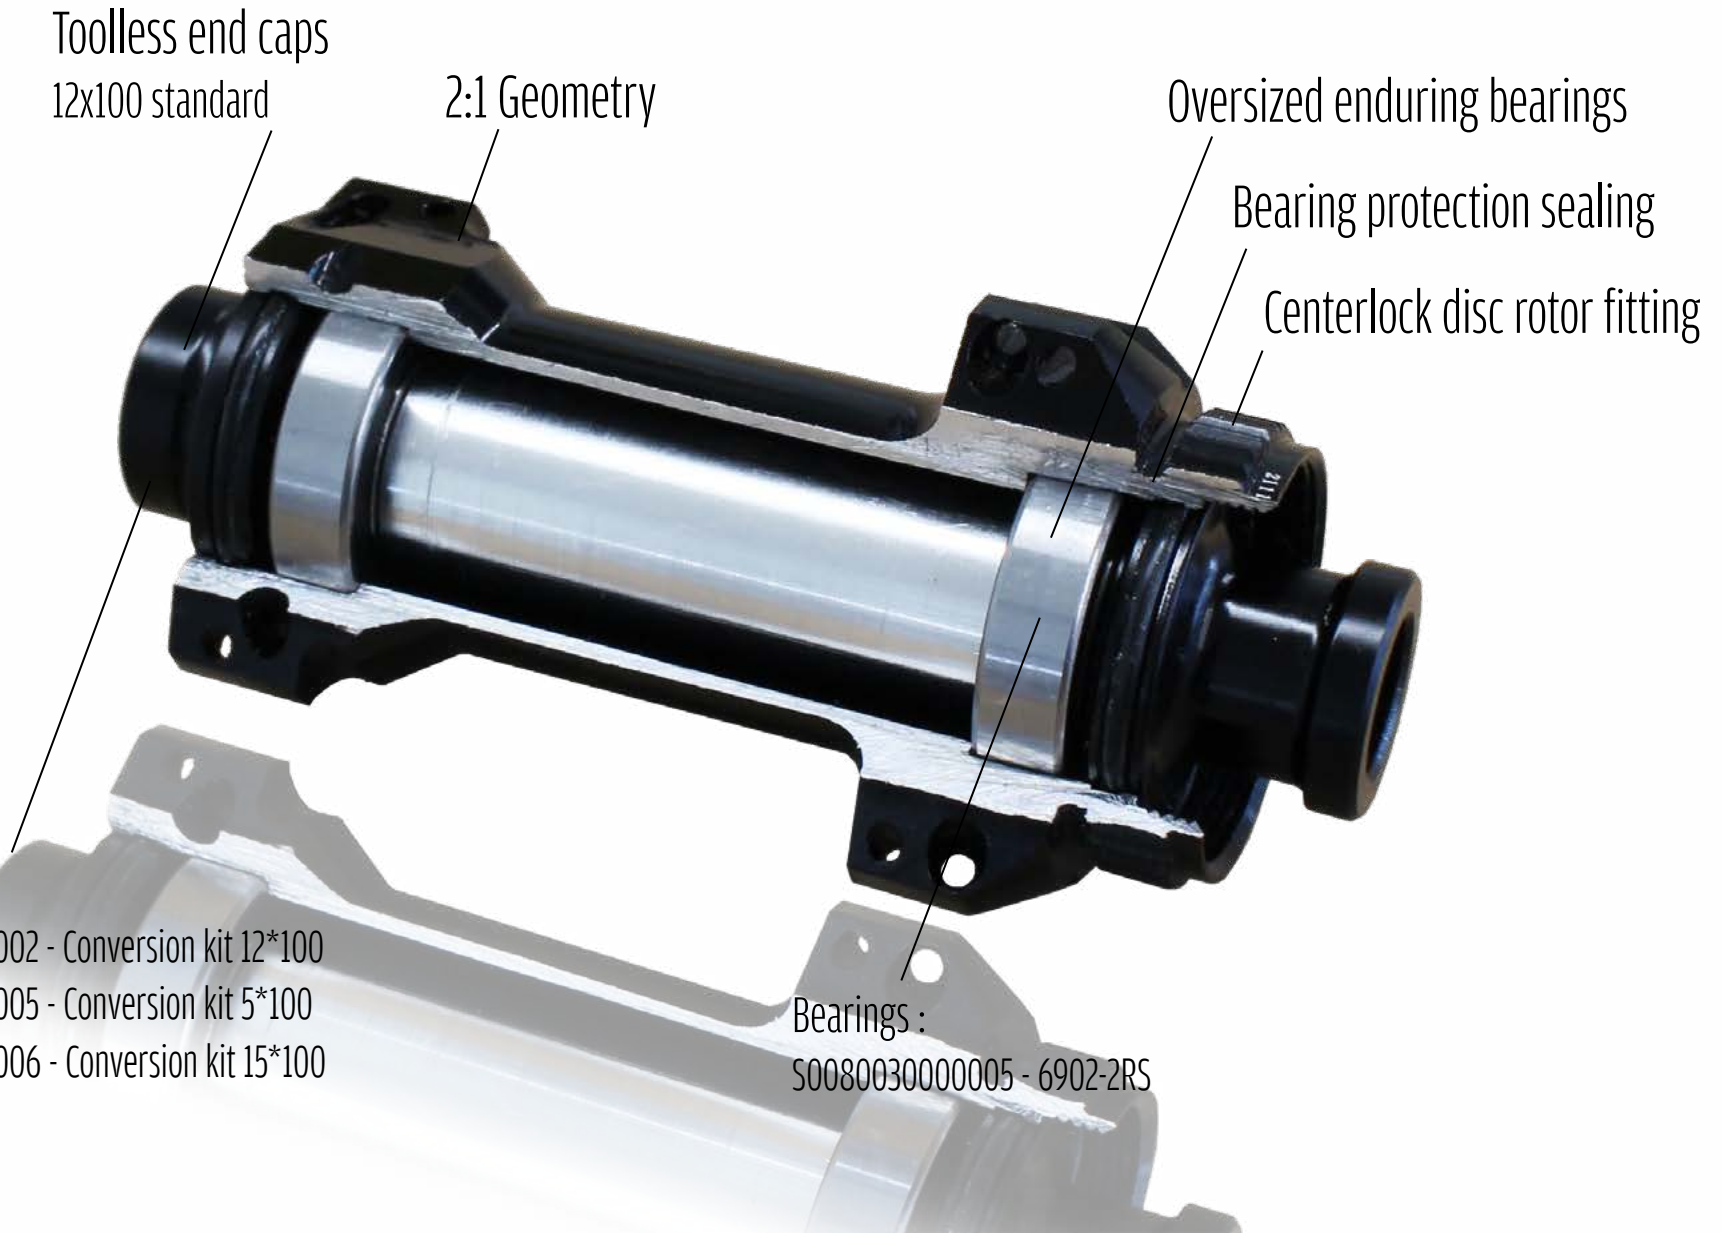

# FFWD TWO/ONE HUB

TWO<sup>SYSTEM</sup>  
ONE

**FFWD**  
FAST FORWARD

FRONT  
HUB

Toolless end caps  
12x100 standard

2:1 Geometry

Oversized enduring bearings

Bearing protection sealing

Centerlock disc rotor fitting

Kits :

S0080020000002 - Conversion kit 12\*100

S0080020000005 - Conversion kit 5\*100

S0080020000006 - Conversion kit 15\*100

Bearings :

S0080030000005 - 6902-2RS