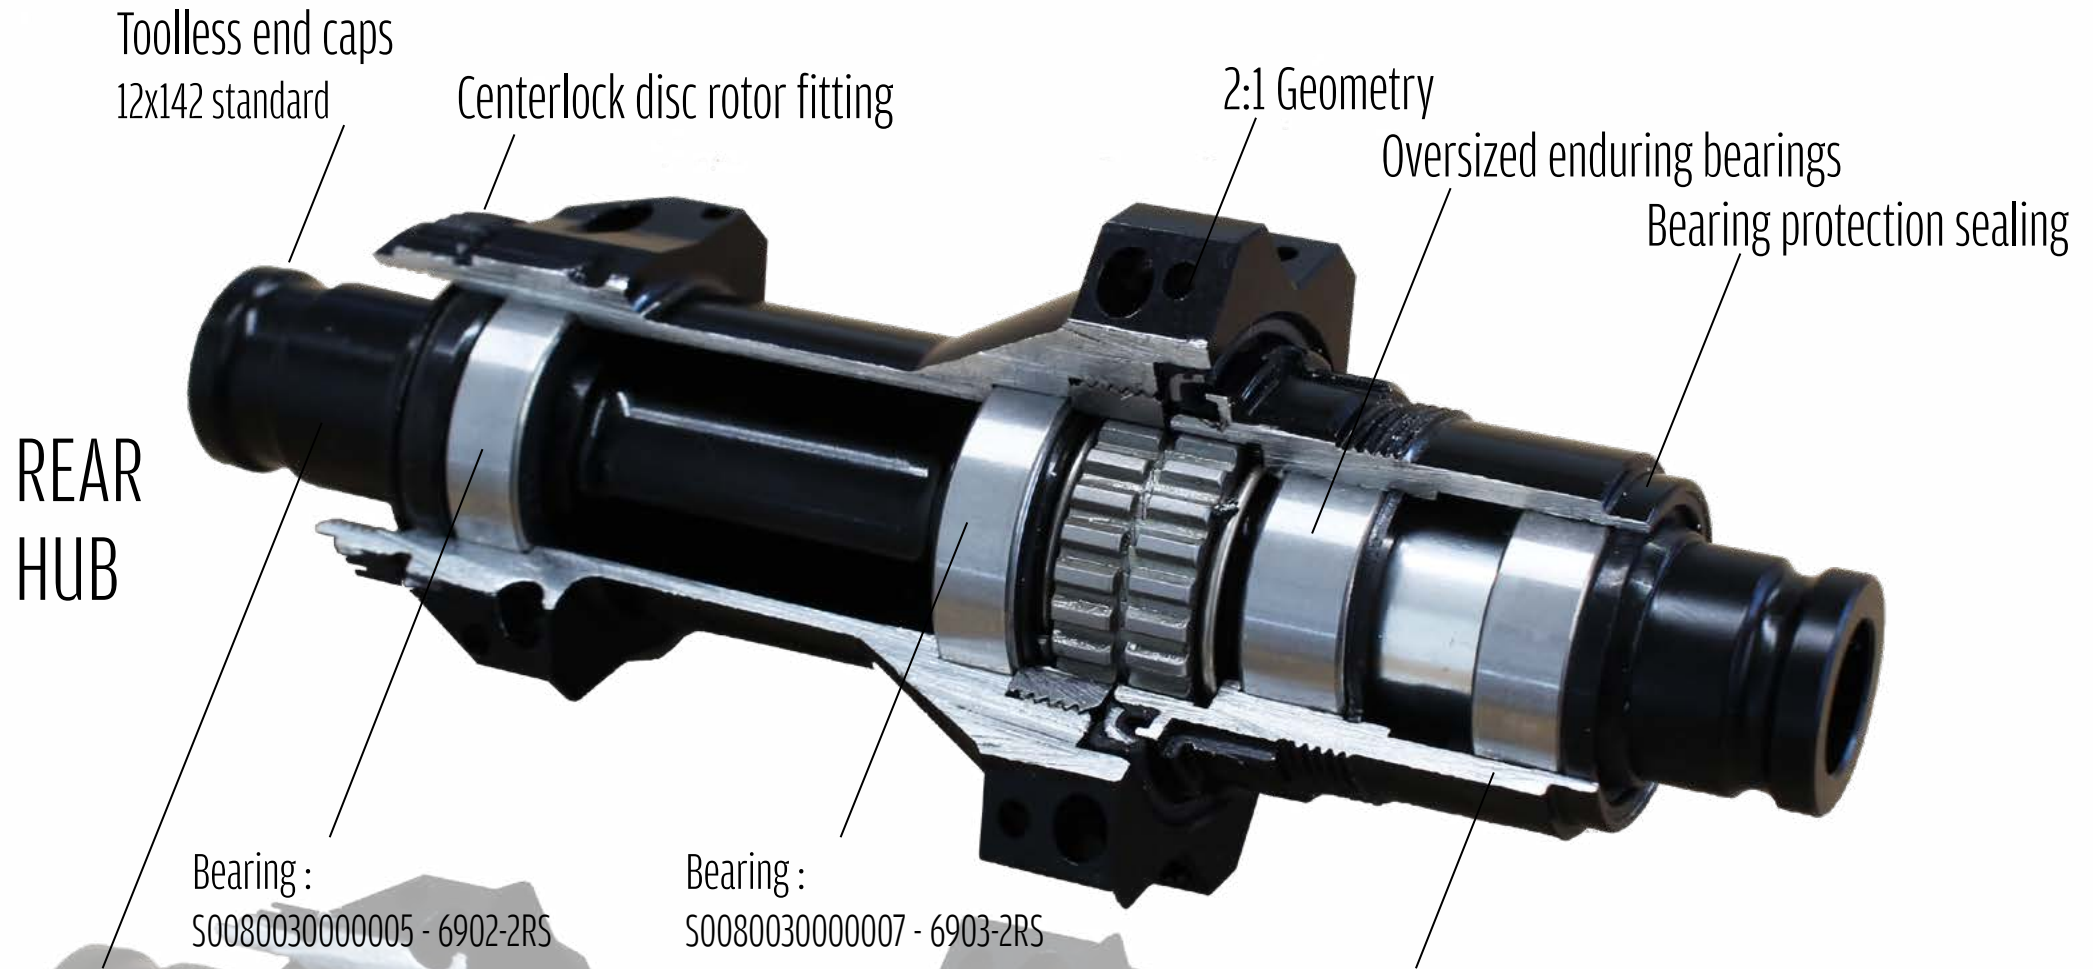

FFWD TWO/ONE HUB

TWO^{SYSTEM}
ONE

FFWD
FAST FORWARD

REAR
HUB

Bearing :
S0080030000005 - 6902-2RS

Bearing :
S0080030000007 - 6903-2RS

Kits :
S0080020000003 - Conversion kit 5*135
S0080020000004 - Conversion kit 12*142

Spare Parts :
S0080020000030 - Ratchet/Spring Kit
S0080020000040 - Hub Bushing
S0080020000050 - Hub Internal Seal Non-Drive-Side
S0080020000051 - Hub Internal Seal Drive-Side
S0080020000060 - Hub Washer

Body :
S0030057000001 - SRAM XDR
S0030057000002 - Campagnolo
S0030057000003 - Shimano
S0030057000004 - Campagnolo N3W